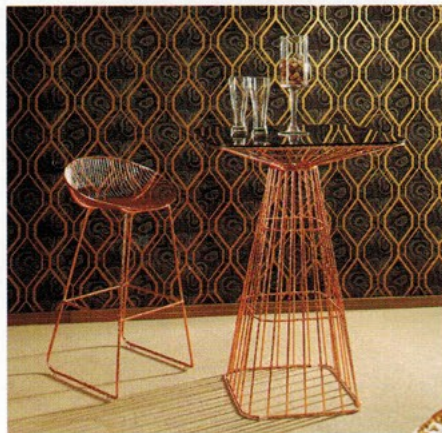

SPANISH INSPIRATION From fashion design duo's Mark Badgley and James Mischka's new furnishings collection, the Capistrano rustic wood serving tray has a handpainted geometric design; \$499. badgleymischkahome.com

MOOD INDIGO The flat-weave Riffle wool rug from Southwest Looms is part of the Indigo collection of six designs offered in five sizes; \$580 to \$2,590. southwestlooms.com

FROM THE MARKET: HIGH POINT

Our editor on-the-go scours the nation's top markets for fresh finds in home design, furniture and décor to bring to your mountain home

PRODUCED BY **SUZANNE S. BROWN**

SCULPTED FROM NATURE Theodore Alexander's cactus console will lend a focal point to an entry hall or living room with its cast composite bronze-finished form and quartered oak veneered top and base; \$3,585. theodorealexander.com

BAR NONE Abbyson Living's Devon rose gold iron bar stool, \$319, and table, \$919, offer a sleek and stylish spot for cocktails. The 30-inch table top is made of smoked tempered glass. overstock.com

THE X FACTOR Xander bunching tables from JKM Home are as whimsical as they are functional. In quarter cut Daniela wood with a natural finish, they sell for \$1,110 each. elementsfordesign.net