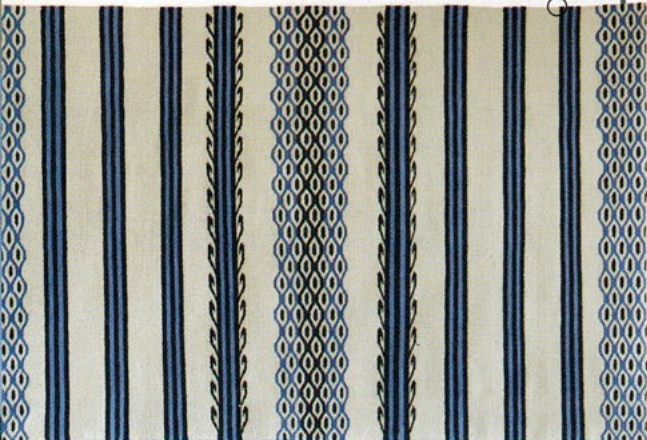

MOUNTAIN LIVING[®]

MONTANA CABIN
REDEFINED

ELEGANT ASPEN
MESA-TOP HOME

CONTEMPORARY
BRECKENRIDGE
CASTLE

WHERE THE LIVING IS EASY

CIRCULAR LOGIC The Made Goods Thyra contemporary chandelier comes in brushed aged gold or aged silver metal as well as textured white metal. The graphic circular design is 27 inches in diameter; \$2,350. mecox.com

MOOD INDIGO The flat-weave Riffle wool rug from Southwest Looms is part of the Indigo collection of six designs offered in five sizes; \$580 to \$2,590. southwestlooms.com

FROM THE MARKET: HIGH POINT

Our editor on-the-go scours the nation's top markets for fresh finds in home design, furniture and décor to bring to your mountain home