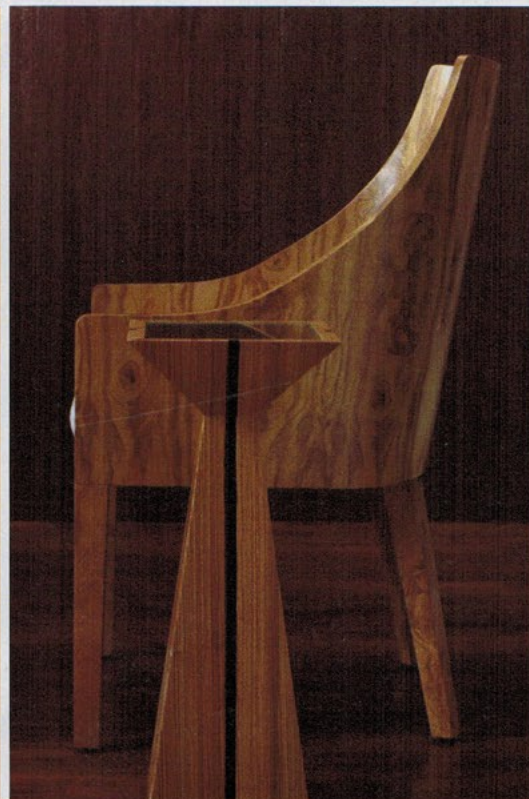

INTO THE WOODS
FURNITURE WITH GORGEOUS GRAINS

curated WHITE GLOVE

Aronson Woodworks "Waterfall" ash tables. Currey & Company "Carling" slatted fruitwood pendant. Carnevale Studio "Bound" maple pendant. Jonathan Charles "Art Deco" rosewood klismos chair. Drexel "Hideaway" chest with wooden pulls. JKM Home "Theo" zebrano table with mirrored top. Made Goods "Everett" chair in olive ash veneers. Chelsea House "Andres" olive wood console table.