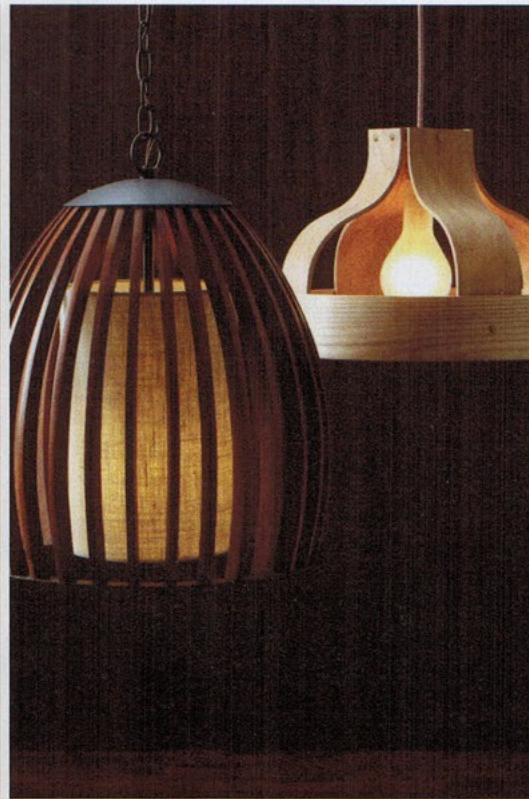

INTO THE WOODS
FURNITURE WITH GORGEOUS GRAINS

curated WHITE GLOVE

Aronson Woodworks "Waterfall" ash tables. Currey & Company "Carling" slatted fruitwood pendant. Carnevale Studio "Bound" maple pendant. Jonathan Charles "Art Deco" rosewood klismos chair. Drexel "Hideaway" chest with wooden pulls. JKM Home "Theo" zebrano table with mirrored top. Made Goods "Everett" chair in olive ash veneers. Chelsea House "Andres" olive wood console table.